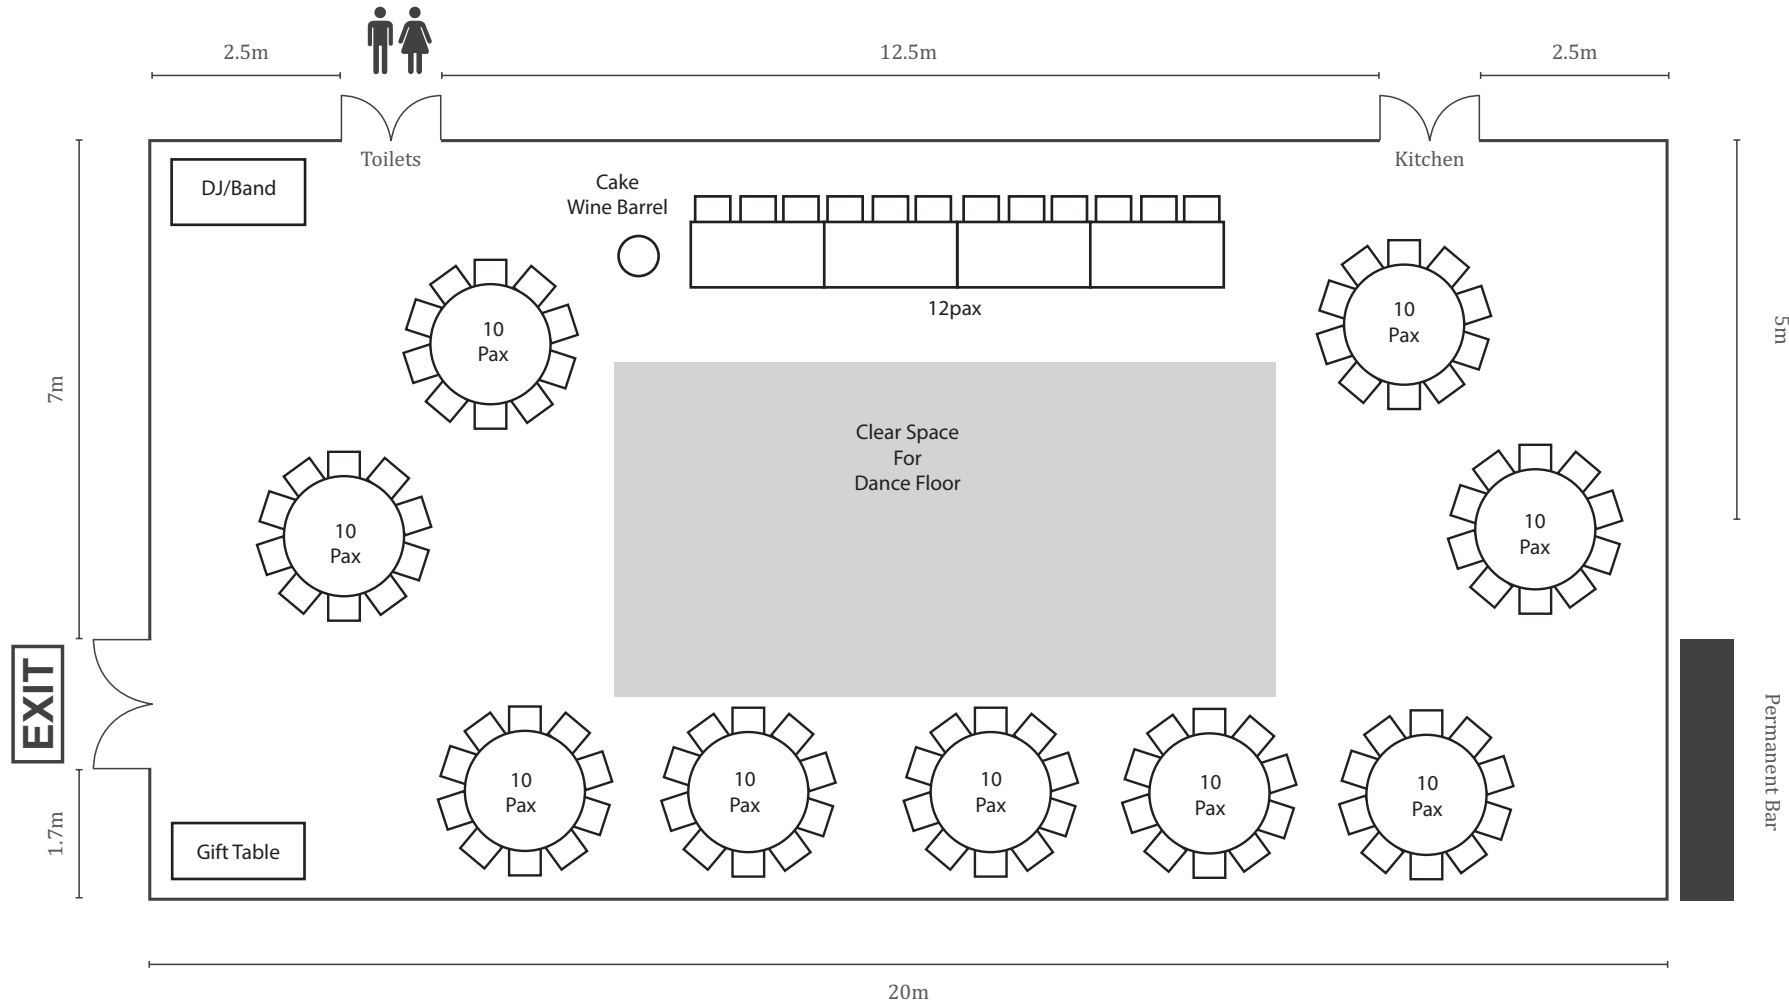

90 Pax

Wedding Name: _____

Wedding Date: _____

Marquee Floor Plan 20m x 10m

Height from floor to ceiling/base of chandeliers - 3m Height of ceiling from highest point of Marquee to floor - 4.7m

Inclusions: 4 permanent chandeliers, 4 strungs of festoon light (5m each), 1 permanent bar and 5 air conditioning units on back wall

90 Pax

Marquee Floor Plan 20m x 10m

Wedding Name: _____

Wedding Date: _____

Height from floor to ceiling/base of chandeliers - 3m Height of ceiling from highest point of Marquee to floor - 4.7m

Inclusions: 4 permanent chandeliers, 4 strungs of festoon light (5m each), 1 permanent bar and 5 air conditioning units on back wall

90pax

Wedding Name: _____

Wedding Date: _____

Marquee Floor Plan 20m x 10m

Height from floor to ceiling/base of chandeliers - 3m Height of ceiling from highest point of Marquee to floor - 4.7m

Inclusions: 4 permanent chandeliers, 4 strungs of festoon light (5m each), 1 permanent bar and 5 air conditioning units on back wall