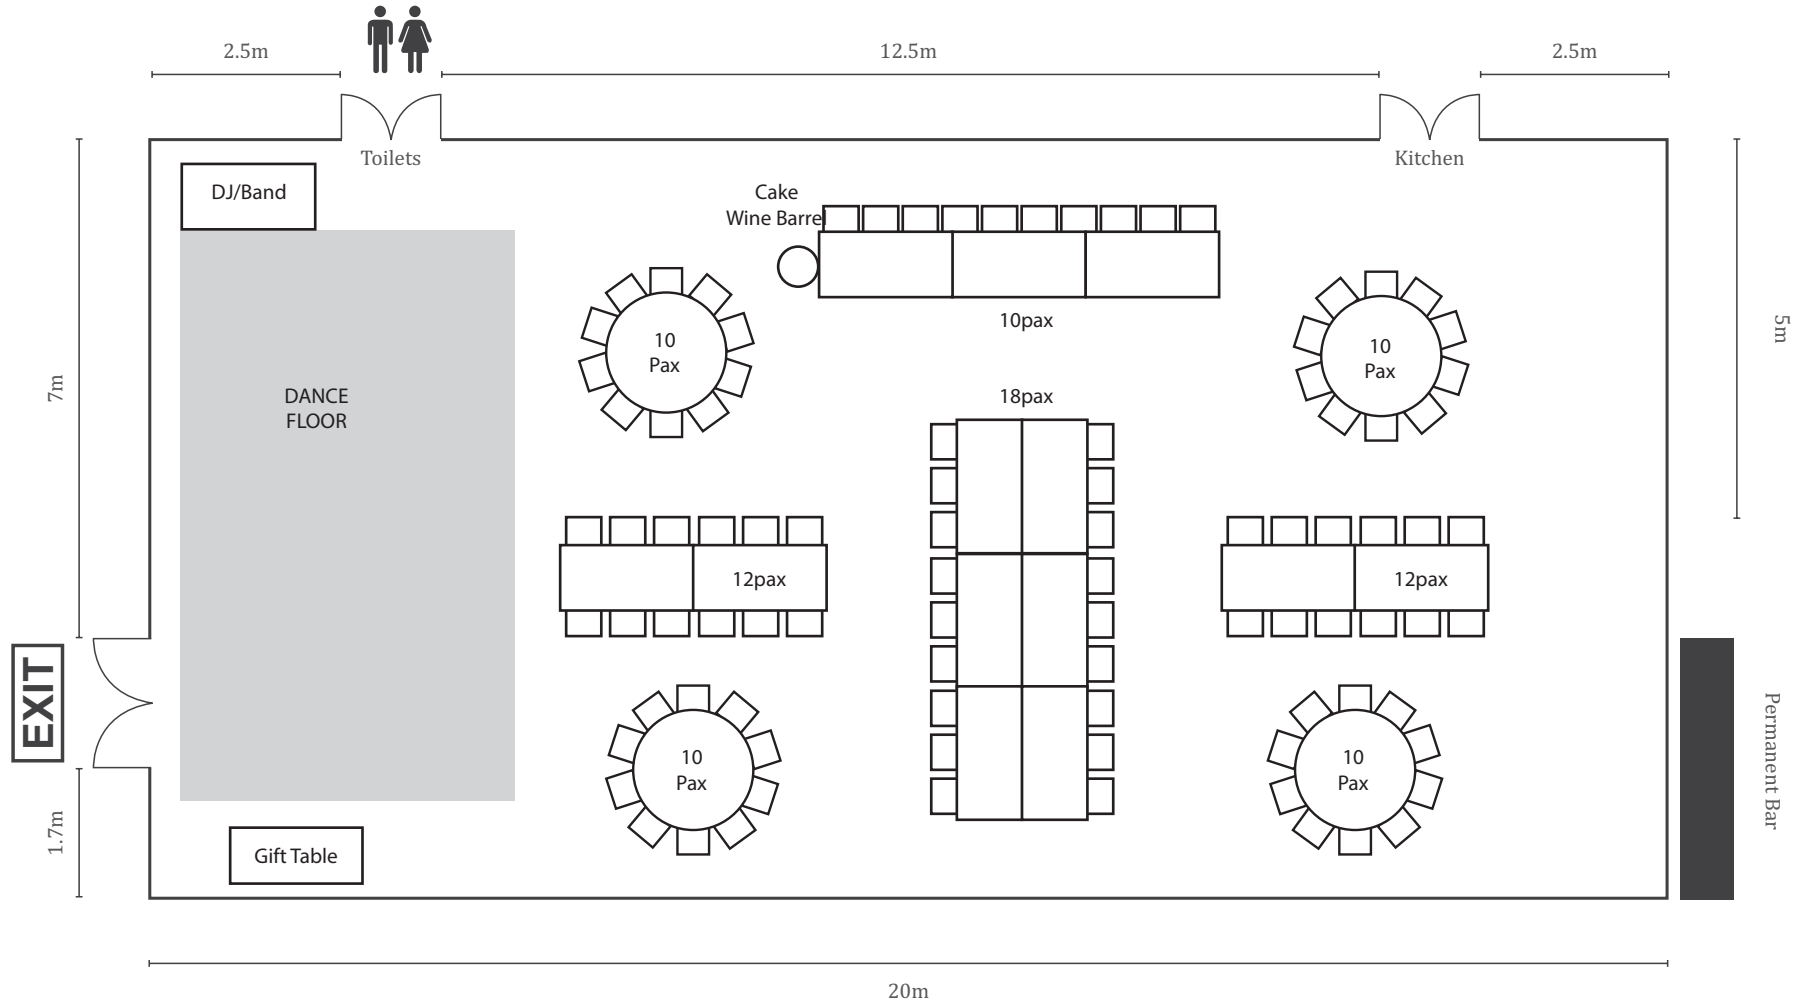

90 Pax

Wedding Name: _____

Wedding Date: _____

Marquee Floor Plan 20m x 10m

Height from floor to ceiling/base of chandeliers - 3m Height of ceiling from highest point of Marquee to floor - 4.7m

Inclusions: 4 permanent chandeliers, 4 strungs of festoon light (5m each), 1 permanent bar and 5 air conditioning units on back wall

90 Pax

Marquee Floor Plan 20m x 10m

Wedding Name: _____

Wedding Date: _____

Height from floor to ceiling/base of chandeliers - 3m Height of ceiling from highest point of Marquee to floor - 4.7m

Inclusions: 4 permanent chandeliers, 4 strungs of festoon light (5m each), 1 permanent bar and 5 air conditioning units on back wall

90pax

Wedding Name: _____

Wedding Date: _____

Marquee Floor Plan 20m x 10m

Height from floor to ceiling/base of chandeliers - 3m Height of ceiling from highest point of Marquee to floor - 4.7m

Inclusions: 4 permanent chandeliers, 4 strungs of festoon light (5m each), 1 permanent bar and 5 air conditioning units on back wall