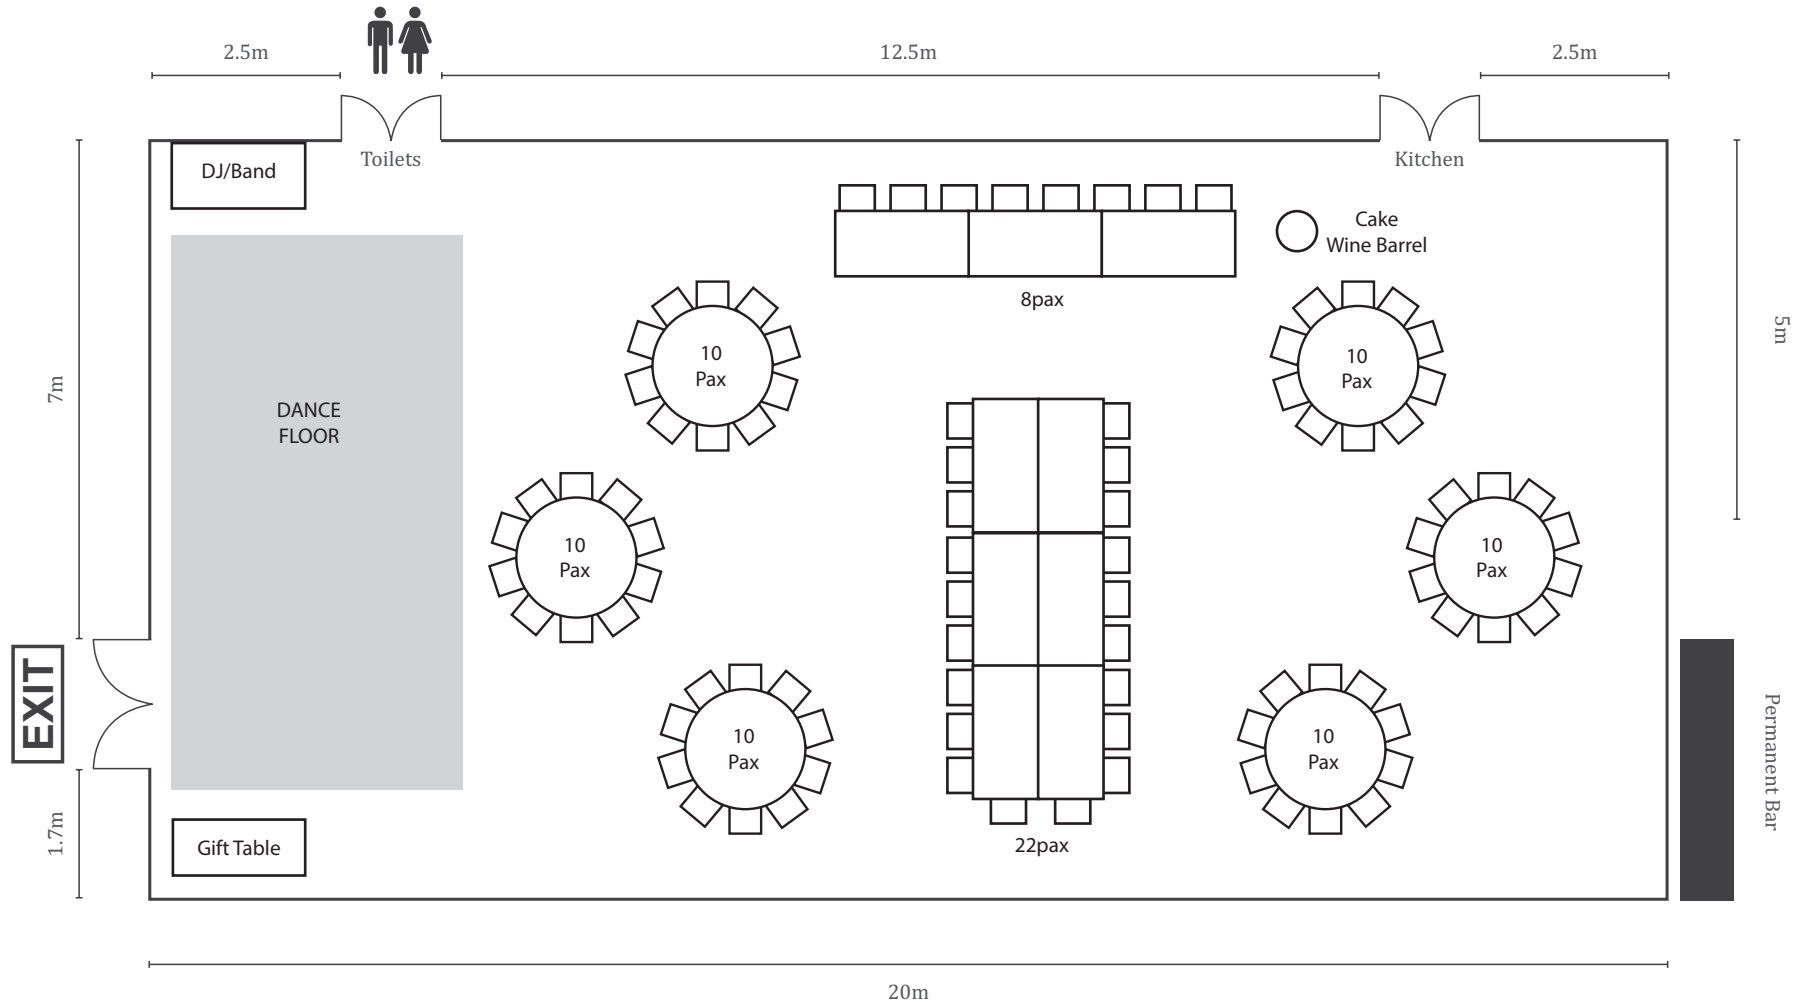

90pax

Wedding Name: _____

Wedding Date: _____

Marquee Floor Plan 20m x 10m

Height from floor to ceiling/base of chandeliers - 3m   Height of ceiling from highest point of Marquee to floor - 4.7m

Inclusions: 4 permanent chandeliers, 4 strungs of festoon light (5m each), 1 permanent bar and 5 air conditioning units on back wall