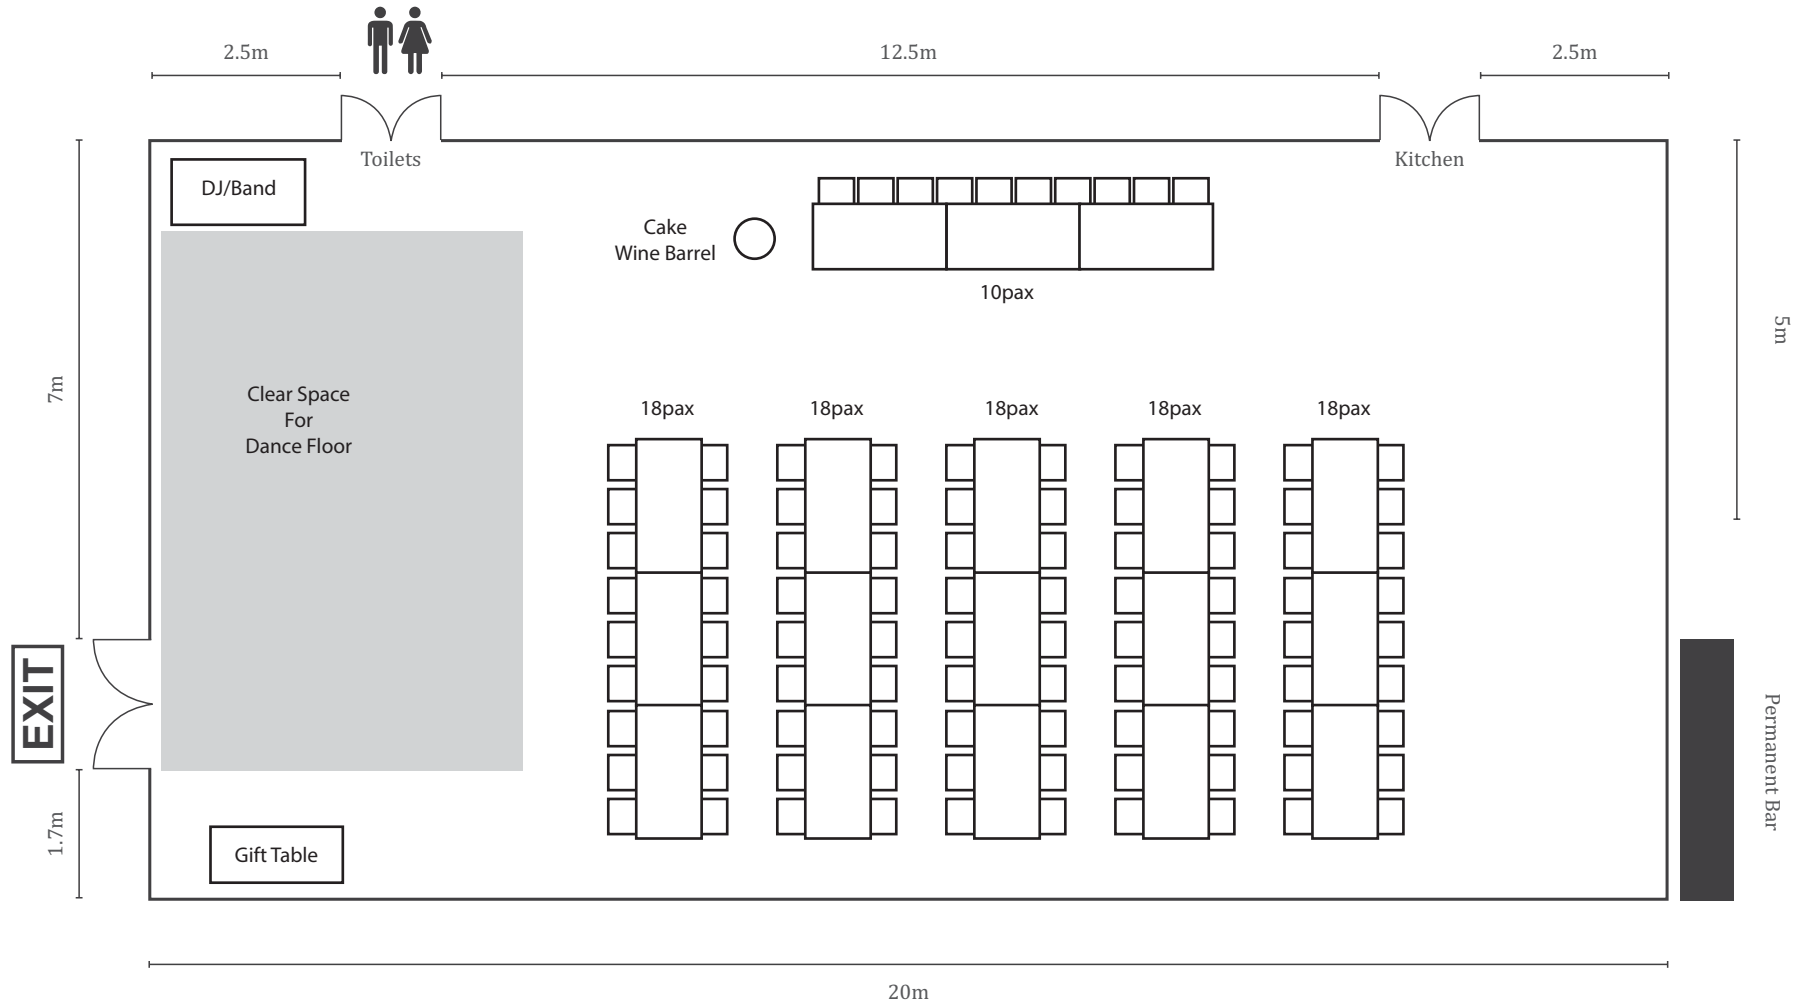

90 Pax

Wedding Name: _____

Wedding Date: _____

Marquee Floor Plan 20m x 10m

Height from floor to ceiling/base of chandeliers - 3m Height of ceiling from highest point of Marquee to floor - 4.7m

Inclusions: 4 permanent chandeliers, 4 strungs of festoon light (5m each), 1 permanent bar and 5 air conditioning units on back wall

90 Pax

Marquee Floor Plan 20m x 10m

Wedding Name: _____

Wedding Date: _____

Height from floor to ceiling/base of chandeliers - 3m Height of ceiling from highest point of Marquee to floor - 4.7m

Inclusions: 4 permanent chandeliers, 4 strungs of festoon light (5m each), 1 permanent bar and 5 air conditioning units on back wall

90pax

Wedding Name: _____

Wedding Date: _____

Marquee Floor Plan 20m x 10m

Height from floor to ceiling/base of chandeliers - 3m Height of ceiling from highest point of Marquee to floor - 4.7m

Inclusions: 4 permanent chandeliers, 4 strungs of festoon light (5m each), 1 permanent bar and 5 air conditioning units on back wall