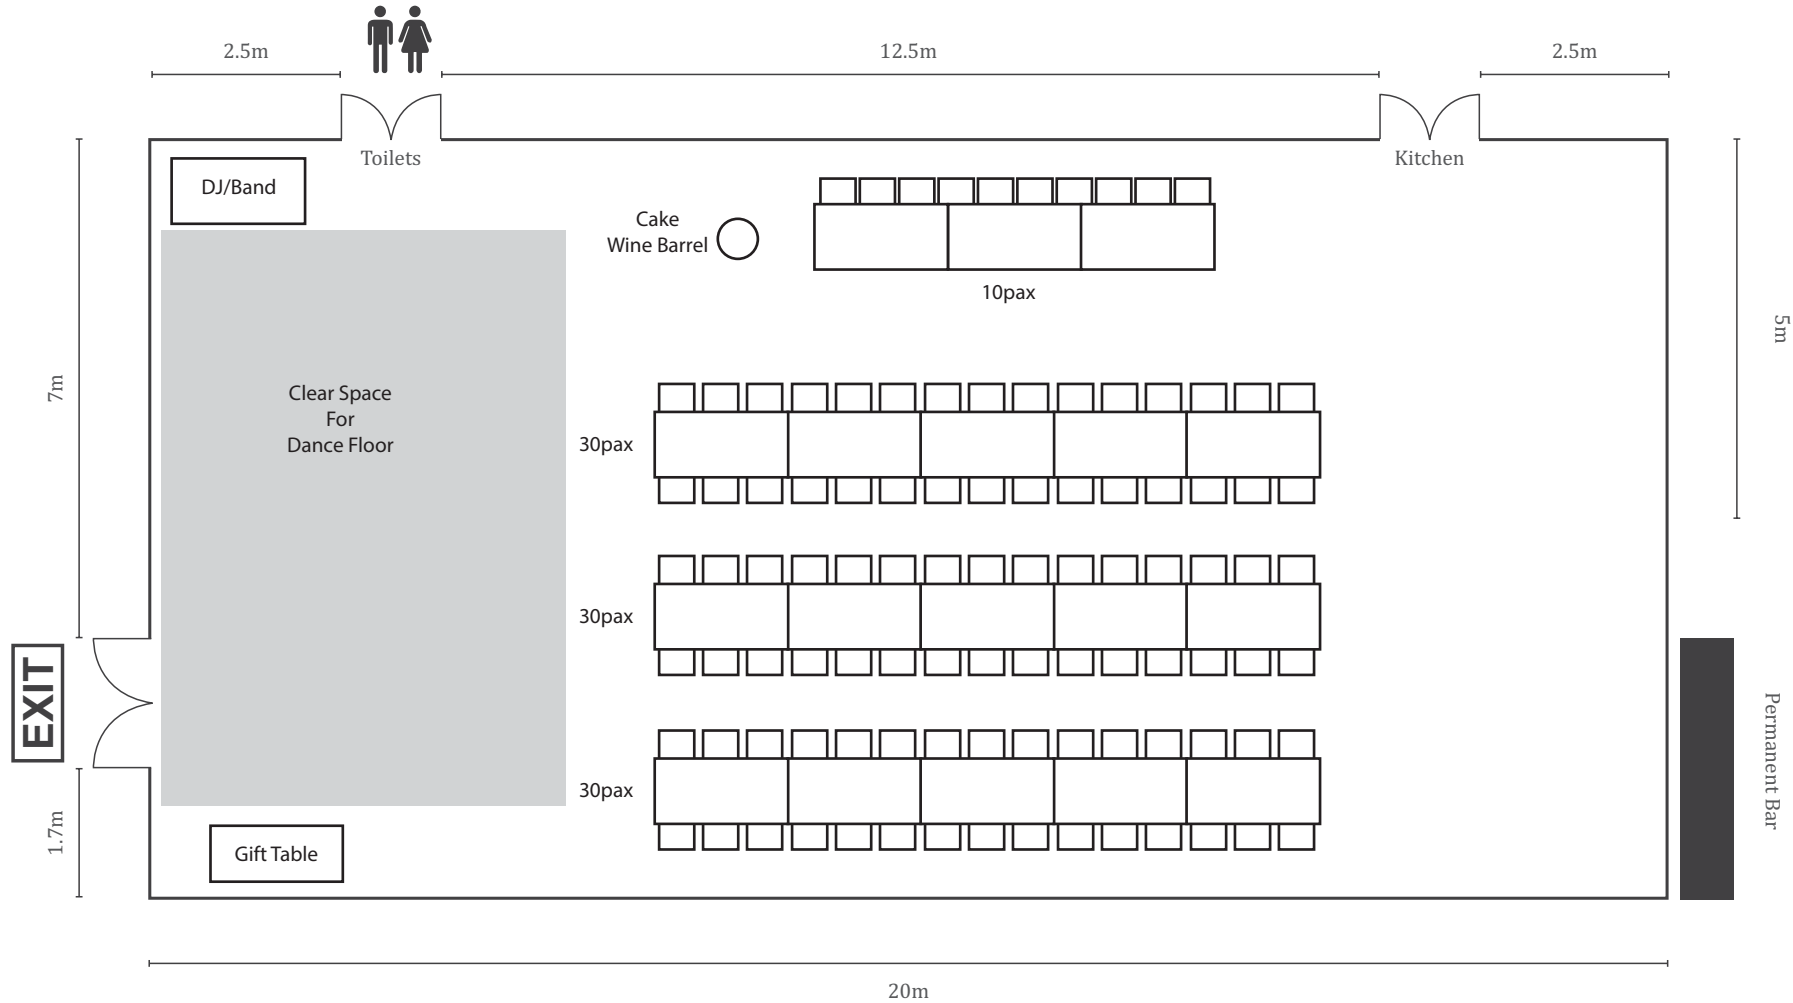

90 Pax

Wedding Name: _____

Wedding Date: _____

Marquee Floor Plan 20m x 10m

Height from floor to ceiling/base of chandeliers - 3m Height of ceiling from highest point of Marquee to floor - 4.7m

Inclusions: 4 permanent chandeliers, 4 strungs of festoon light (5m each), 1 permanent bar and 5 air conditioning units on back wall

90 Pax

Marquee Floor Plan 20m x 10m

Wedding Name: _____

Wedding Date: _____

Height from floor to ceiling/base of chandeliers - 3m Height of ceiling from highest point of Marquee to floor - 4.7m

Inclusions: 4 permanent chandeliers, 4 strungs of festoon light (5m each), 1 permanent bar and 5 air conditioning units on back wall

90pax

Wedding Name: _____

Wedding Date: _____

Marquee Floor Plan 20m x 10m

Height from floor to ceiling/base of chandeliers - 3m Height of ceiling from highest point of Marquee to floor - 4.7m

Inclusions: 4 permanent chandeliers, 4 strungs of festoon light (5m each), 1 permanent bar and 5 air conditioning units on back wall