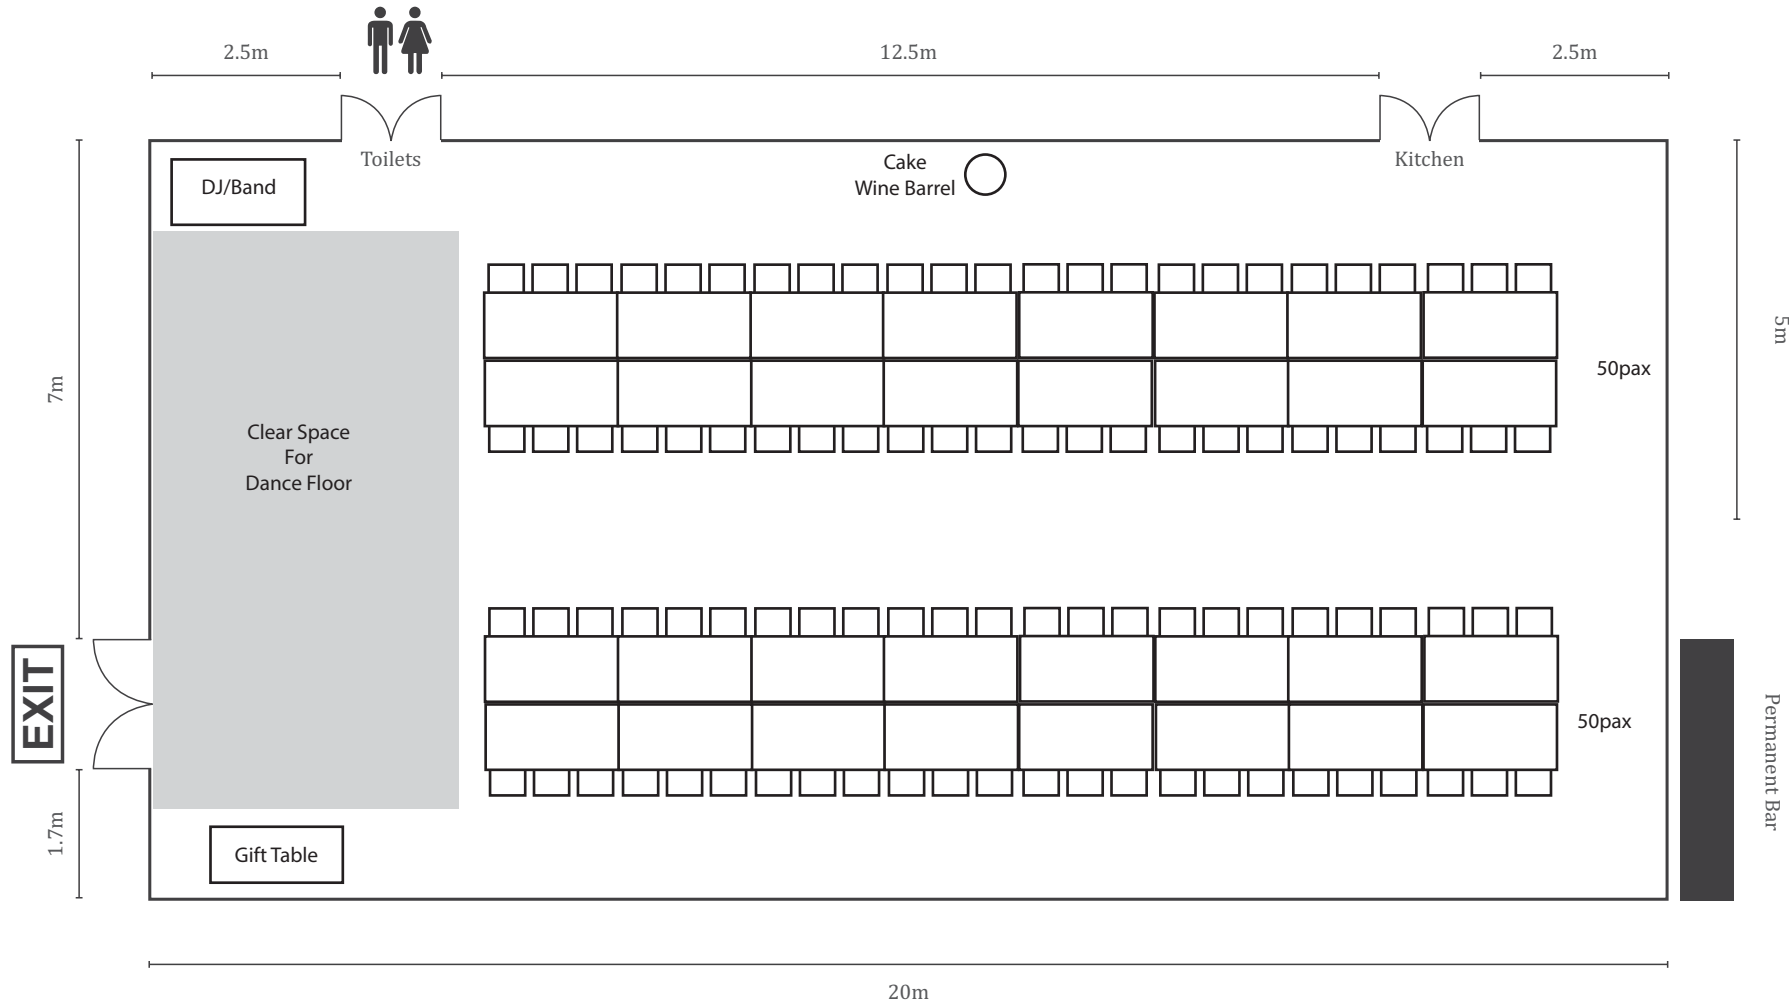

90 Pax

Wedding Name: _____

Wedding Date: _____

Marquee Floor Plan 20m x 10m

Height from floor to ceiling/base of chandeliers - 3m Height of ceiling from highest point of Marquee to floor - 4.7m

Inclusions: 4 permanent chandeliers, 4 strungs of festoon light (5m each), 1 permanent bar and 5 air conditioning units on back wall

90pax

Wedding Name: _____

Wedding Date: _____

Marquee Floor Plan 20m x 10m

Height from floor to ceiling/base of chandeliers - 3m Height of ceiling from highest point of Marquee to floor - 4.7m

Inclusions: 4 permanent chandeliers, 4 strungs of festoon light (5m each), 1 permanent bar and 5 air conditioning units on back wall

90 Pax

Marquee Floor Plan 20m x 10m

Wedding Name: _____

Wedding Date: _____

Height from floor to ceiling/base of chandeliers - 3m Height of ceiling from highest point of Marquee to floor - 4.7m

Inclusions: 4 permanent chandeliers, 4 strungs of festoon light (5m each), 1 permanent bar and 5 air conditioning units on back wall