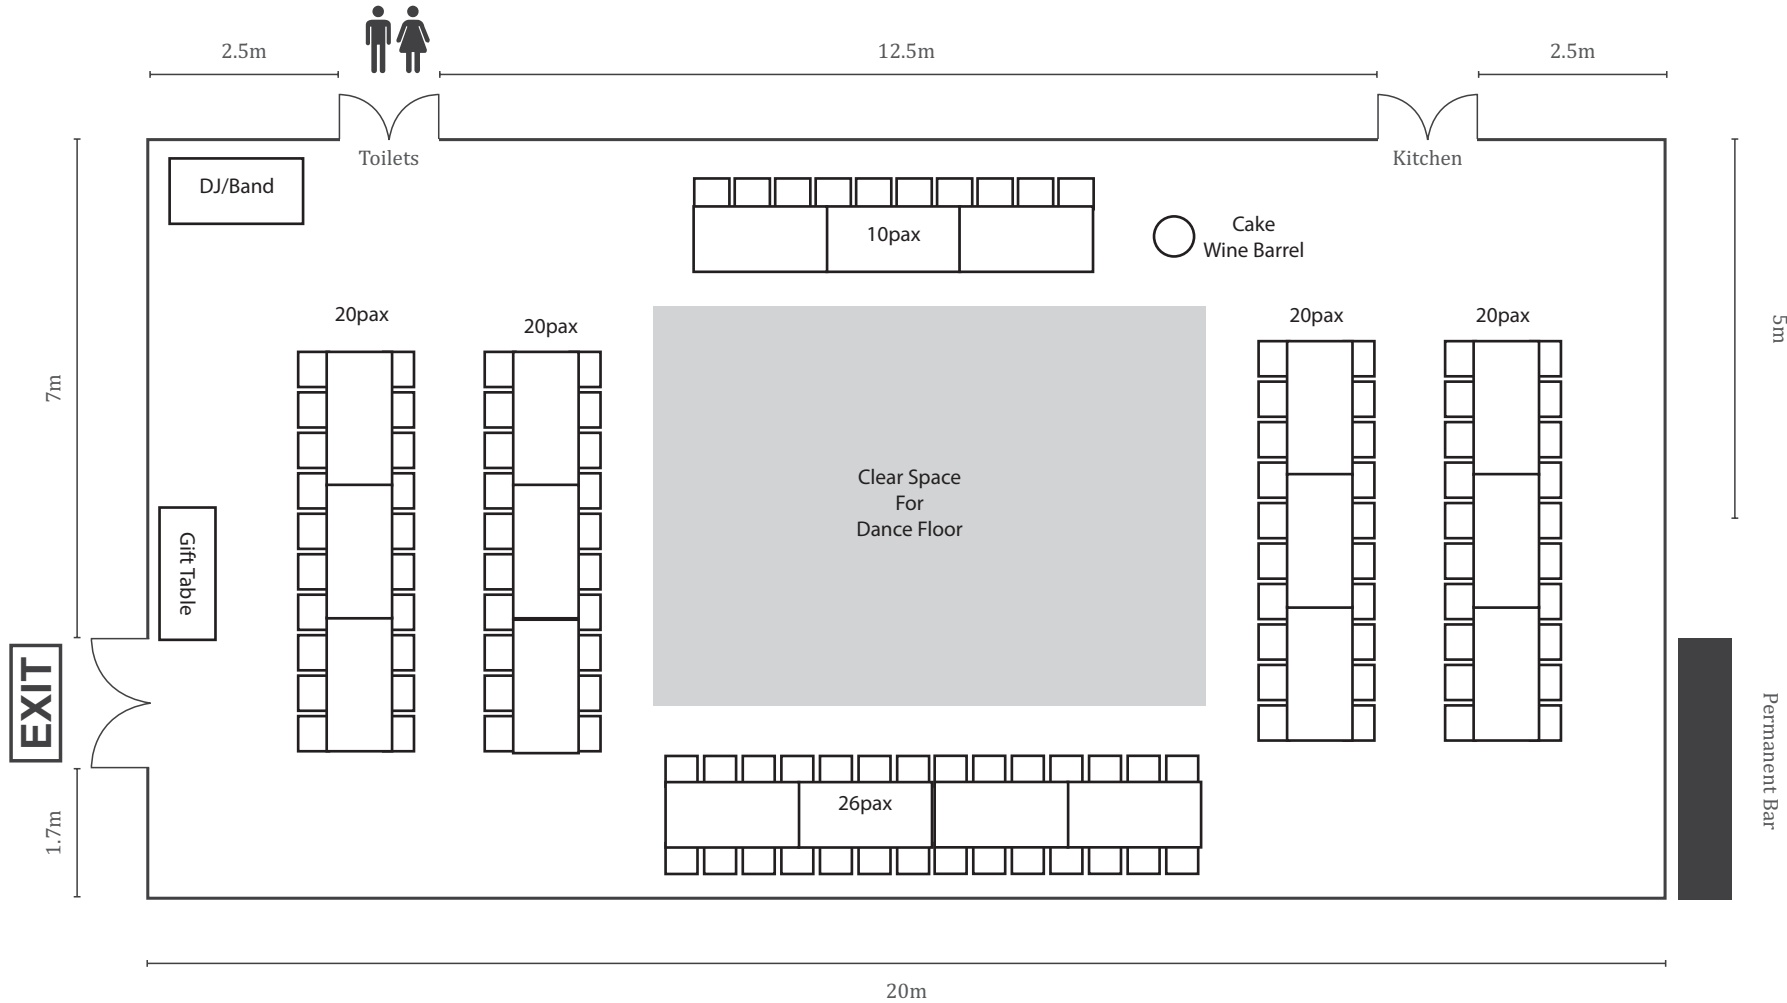

110 Pax

Wedding Name: _____

Wedding Date: _____

Marquee Floor Plan 20m x 10m

Height from floor to ceiling/base of chandeliers - 3m   Height of ceiling from highest point of Marquee to floor - 4.7m

Inclusions: 4 permanent chandeliers, 4 strungs of festoon light (5m each), 1 permanent bar and 5 air conditioning units on back wall