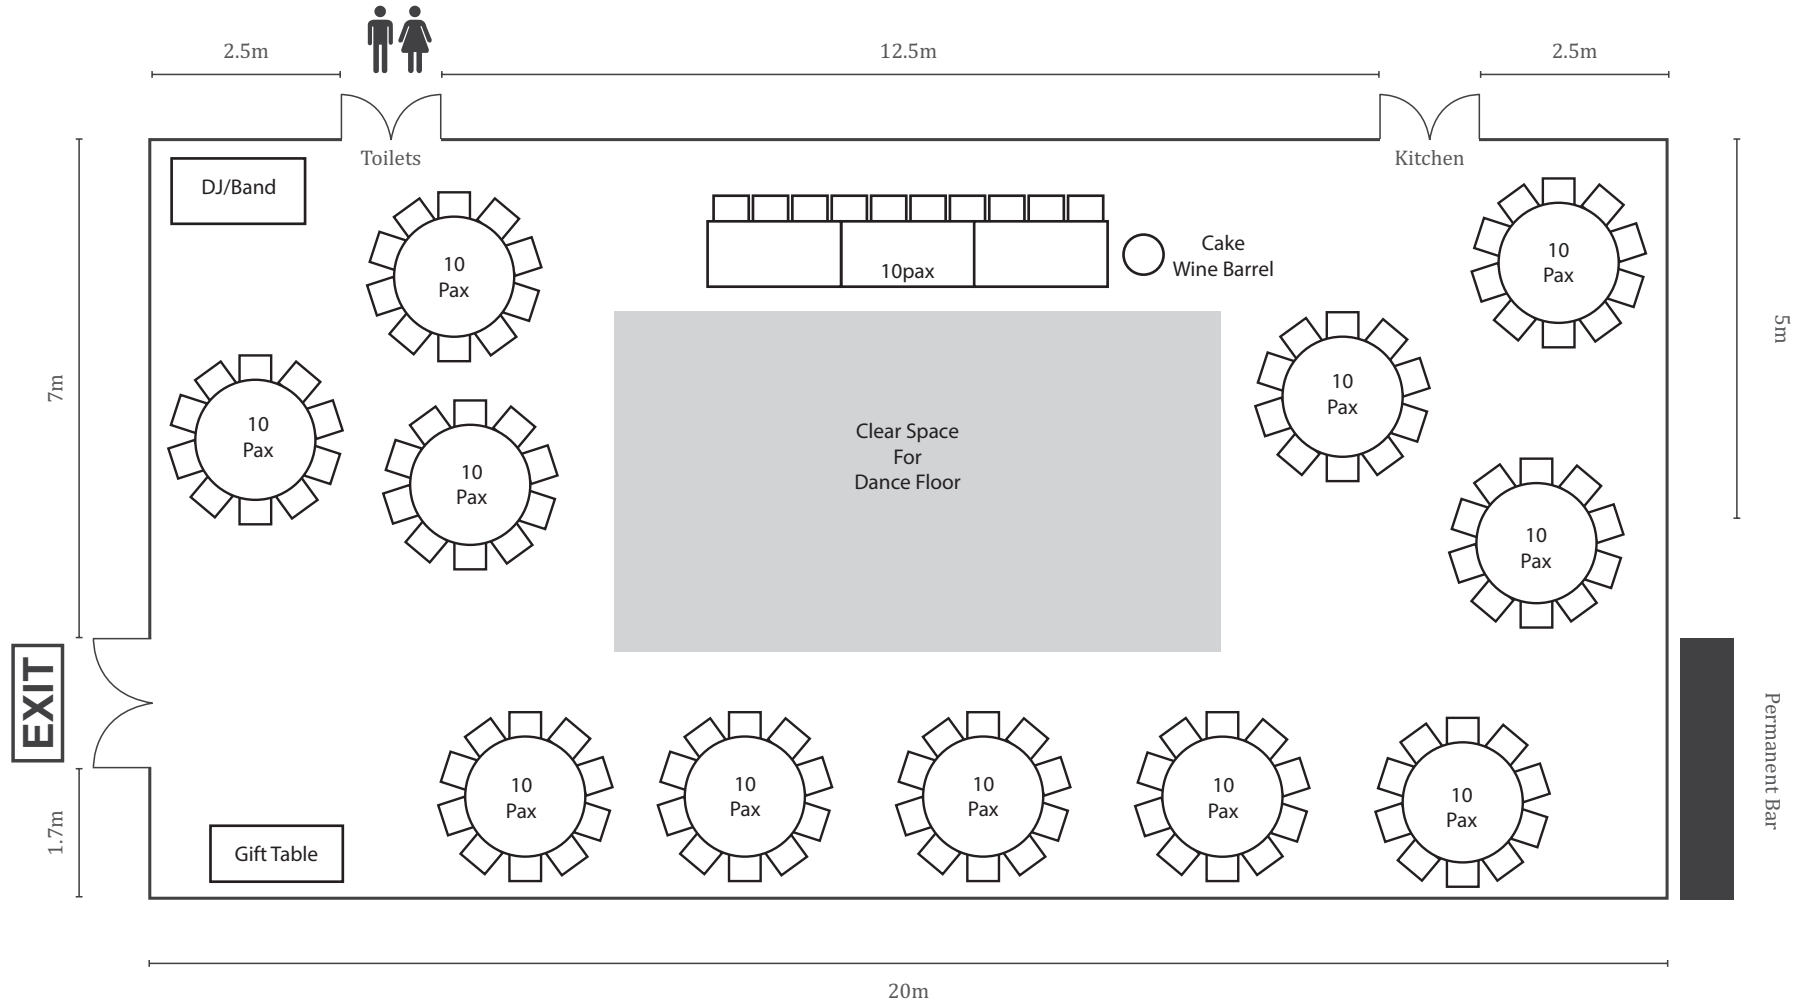

110 Pax

Wedding Name: _____

Wedding Date: _____

Marquee Floor Plan 20m x 10m

Height from floor to ceiling/base of chandeliers - 3m   Height of ceiling from highest point of Marquee to floor - 4.7m

Inclusions: 4 permanent chandeliers, 4 strungs of festoon light (5m each), 1 permanent bar and 5 air conditioning units on back wall