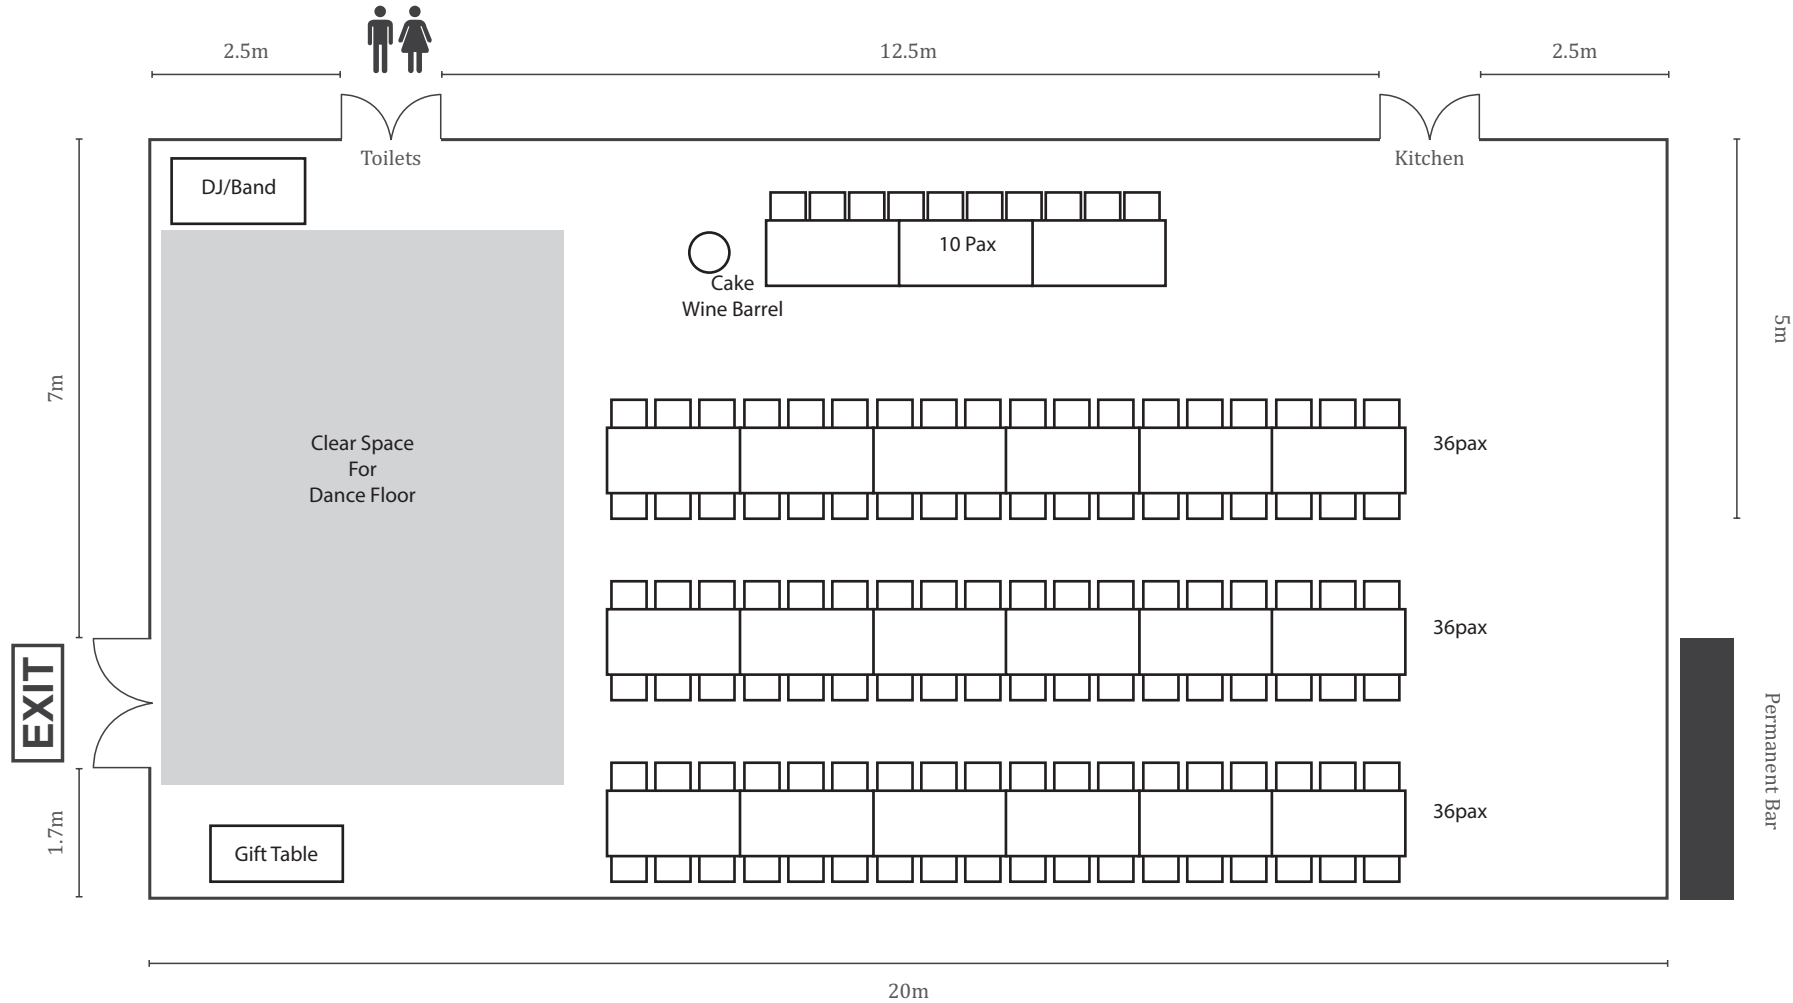

### Marquee Floor Plan 20m x 10m

Height from floor to ceiling/base of chandeliers - 3m      Height of ceiling from highest point of Marquee to floor - 4.7m

Inclusions: 4 permanent chandeliers, 4 strungs of festoon light (5m each), 1 permanent bar and 5 air conditioning units on back wall