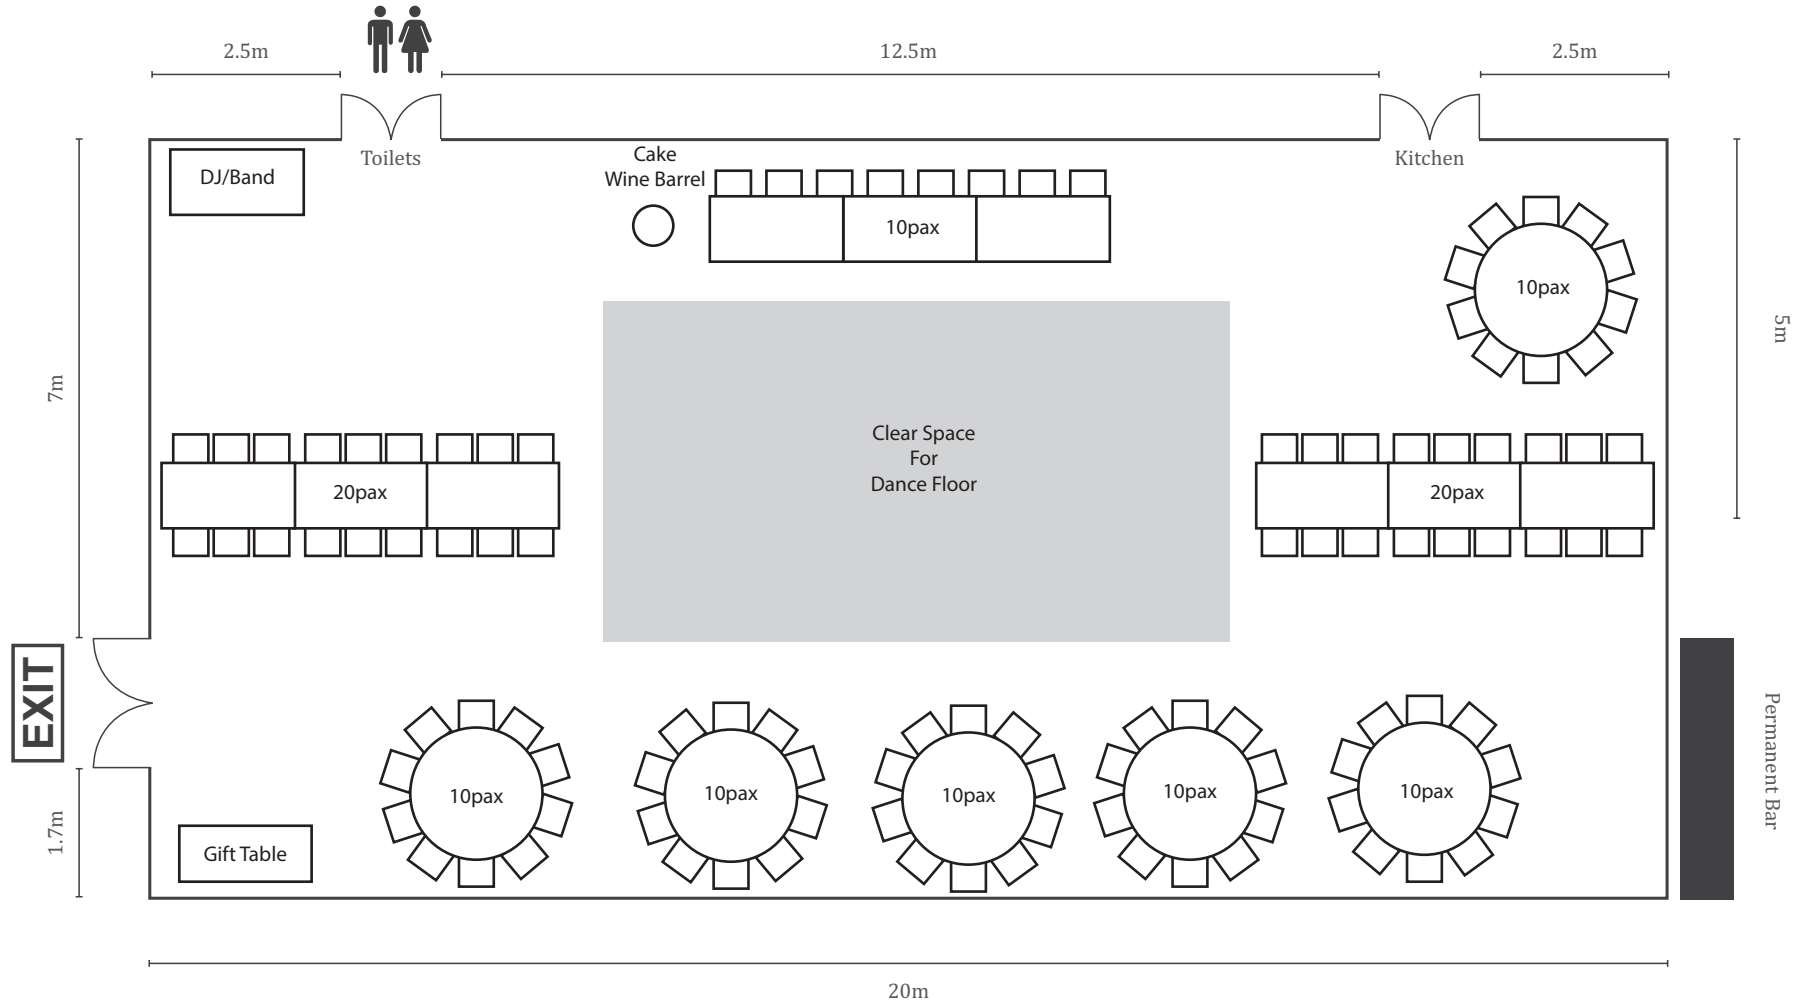

### Marquee Floor Plan 20m x 10m

Height from floor to ceiling/base of chandeliers - 3m      Height of ceiling from highest point of Marquee to floor - 4.7m

Inclusions: 4 permanent chandeliers, 4 strungs of festoon light (5m each), 1 permanent bar and 5 air conditioning units on back wall