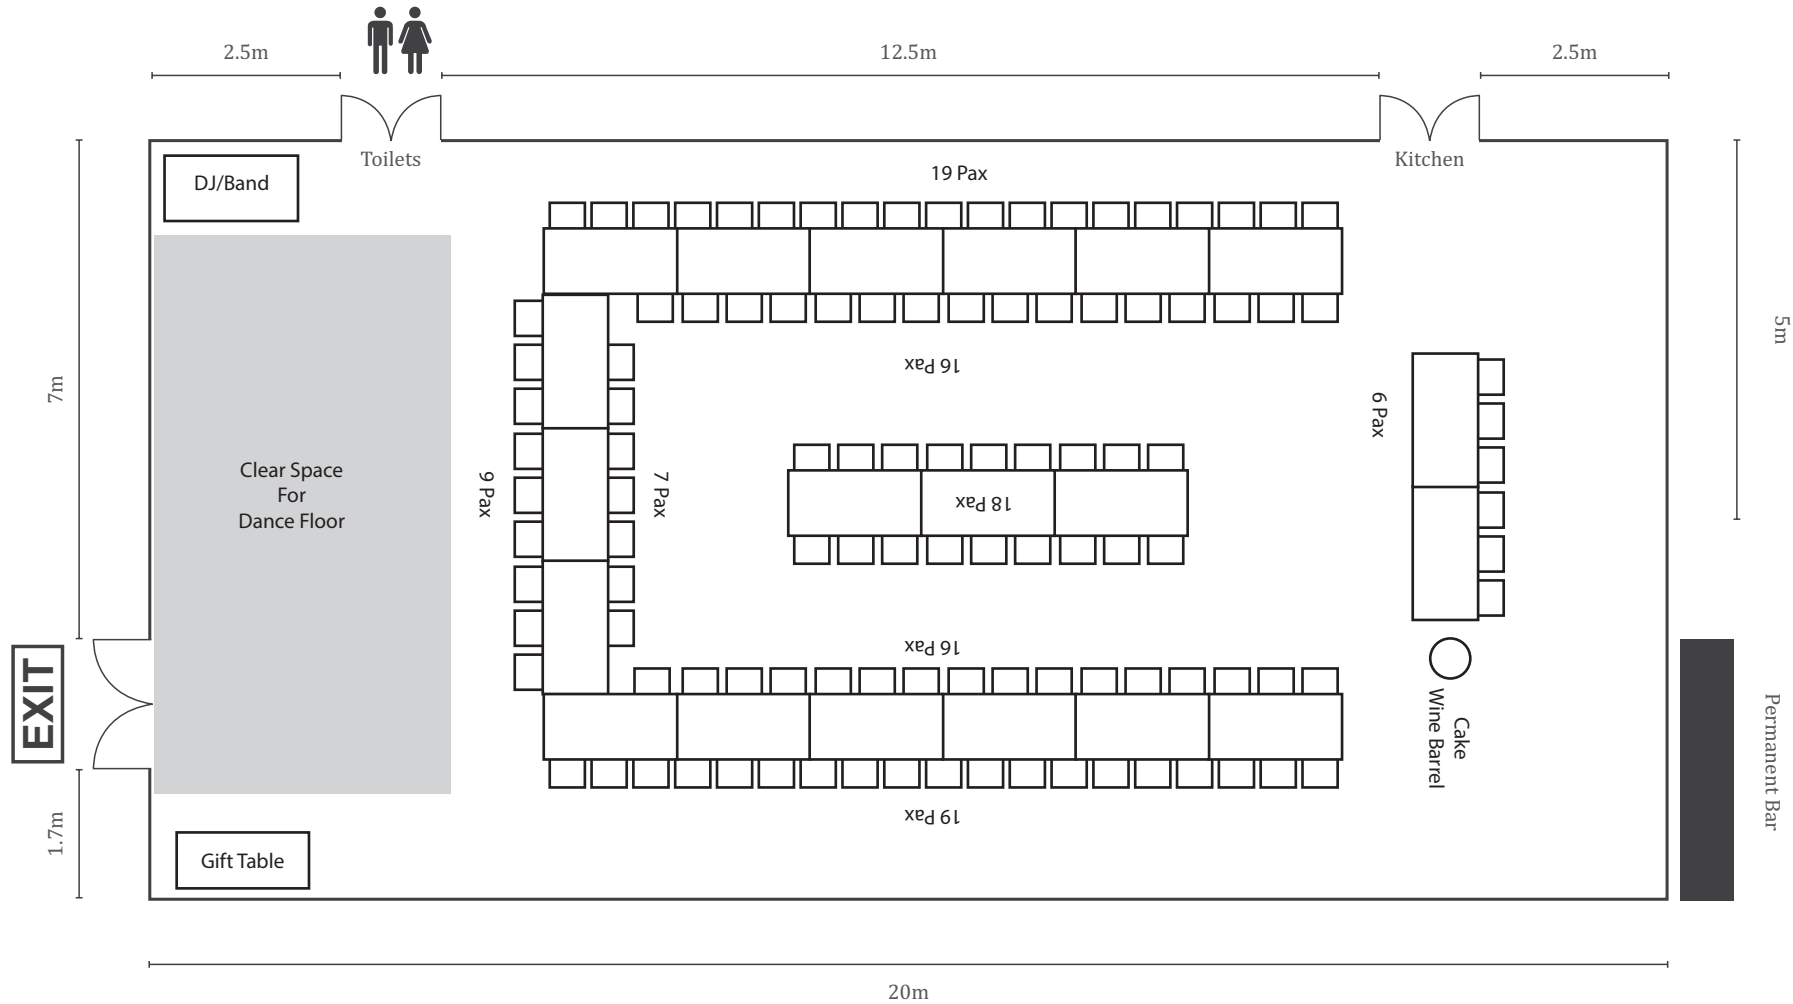

### Marquee Floor Plan 20m x 10m

Height from floor to ceiling/base of chandeliers - 3m      Height of ceiling from highest point of Marquee to floor - 4.7m

Inclusions: 4 permanent chandeliers, 4 strungs of festoon light (5m each), 1 permanent bar and 5 air conditioning units on back wall