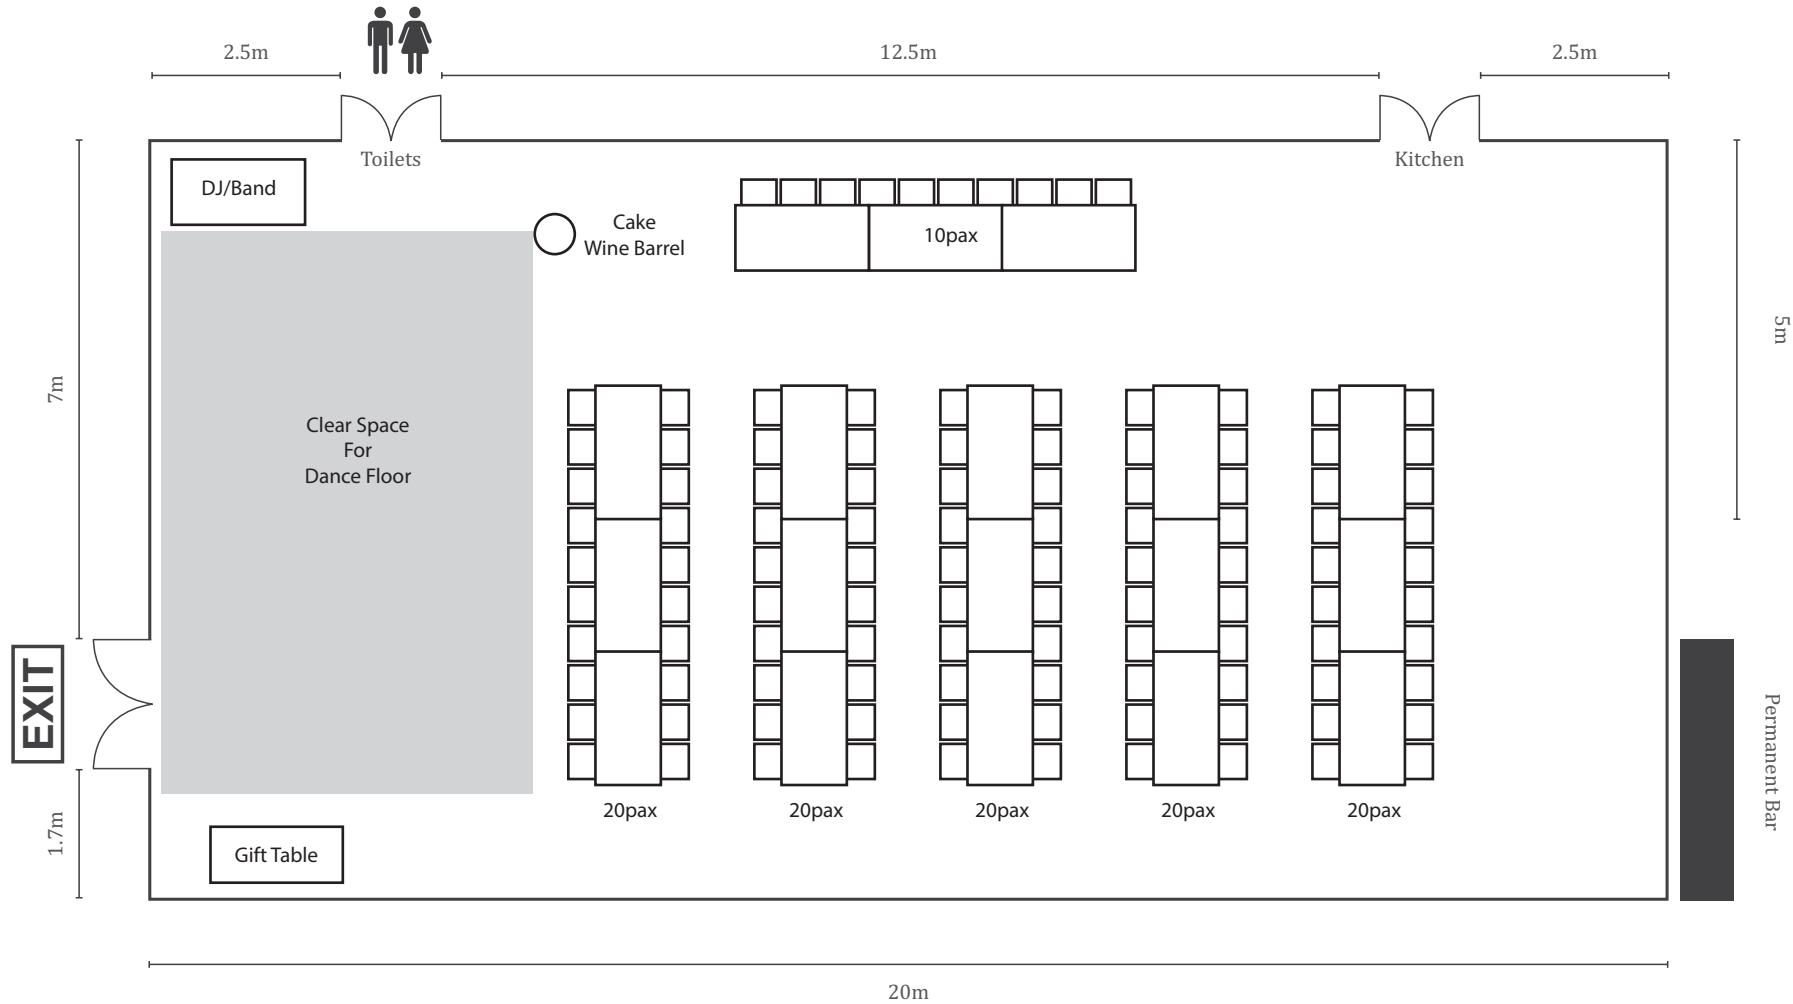

### Marquee Floor Plan 20m x 10m

Height from floor to ceiling/base of chandeliers - 3m      Height of ceiling from highest point of Marquee to floor - 4.7m

Inclusions: 4 permanent chandeliers, 4 strungs of festoon light (5m each), 1 permanent bar and 5 air conditioning units on back wall